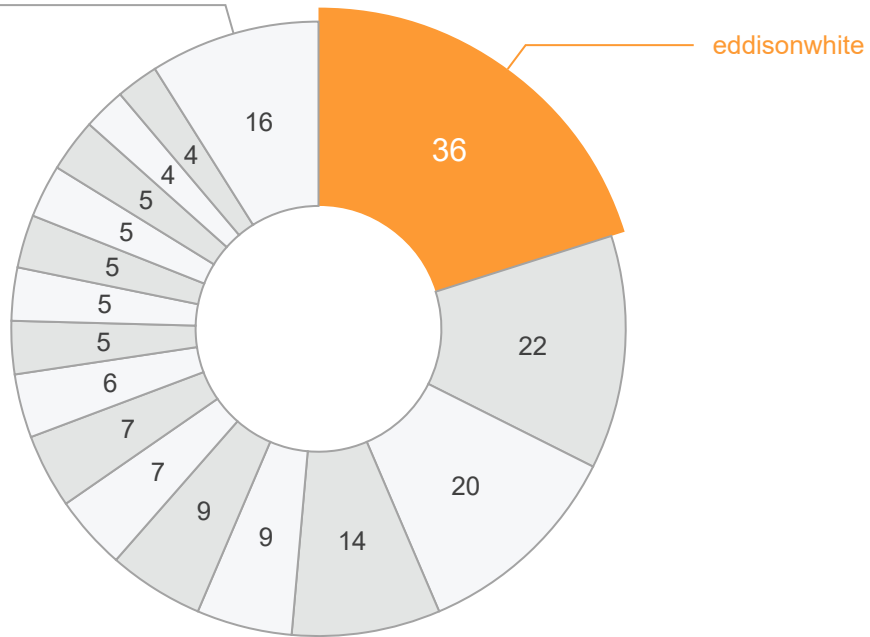

eddissonwhite Colliers Wood

Sales agreed report SW19 2

The information below is based on the following filters:
je: | Date: 17/10/2016 - 17/10/2017

Others (13 offices)

1st

out of
29 offices

eddissonwhite

Colliers Wood