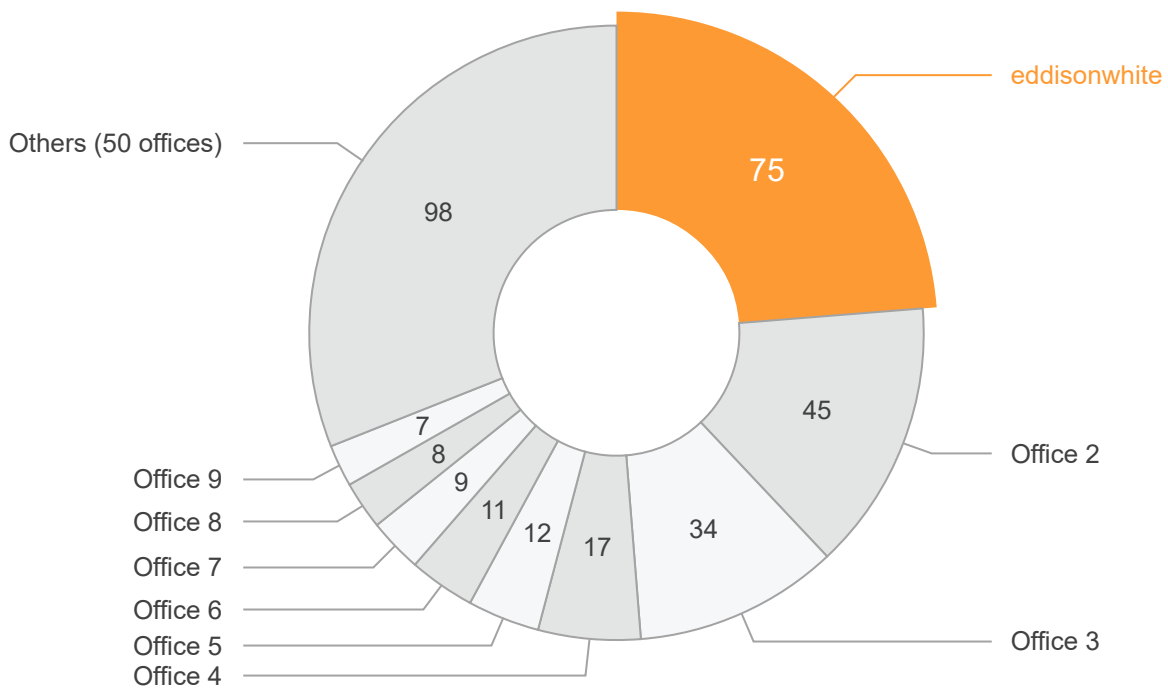

eddisonwhite
Colliers Wood

Let agreed report
SW19 2

The information below is based on the following filters:
ate: 17/10/2016 - 17/10/2017

1st

out of
59 offices

eddisonwhite

Colliers Wood

34 Christchurch Road, Colliers
Wood, London, SW19 2NX